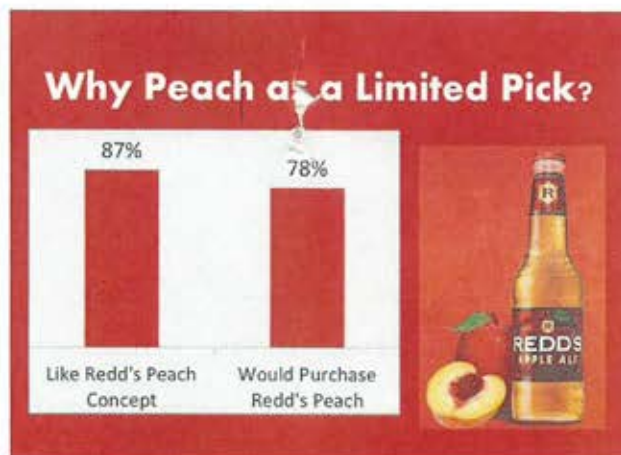

REDD'S LIMITED PICK PEACH

REDD'S LIMITED PICK PEACH ALE

Retail Timing: 3/1/2017-8/31/2017

Distributor Ordering: January 2017

In Warehouses: February 2017

The newest member of our family brings that just ripe flavor, with that signature peach sweetness and hint of tartness. This pick makes everything peachy.

PACK SIZES:

6pk Bottle- FS and 3.2

16oz can

12pk bottle- PA Only

Brand	Code	Full Case	Carrier	Single
Redd's Limited Pick Series 24/12oz LNNR Carton	205			

Brand	Code	Full Case	Carrier	Single
Redd's Limited Pick Series 24/16oz can 4Pack can	308	N/A	N/A	