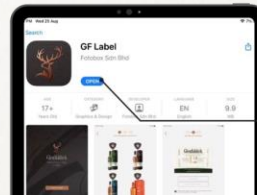

OFF PREMISE SUPPORT AVAILABLE

Floor Display Options (Evergreen & Sherry Specific)

Poster

Shelf Talker

Case inserts

PERSONALIZATION OPTIONS

BOTTLE ENGRAVING

Available March 2024, consumers can personalize any bottle of Glenfiddich with an engraved message. Choose between machine engraving or calligraphy engraving. (Calligraphy available in select markets only)

PERSONALIZED LABEL

Available OND 2024, consumers can customize 12YO Sherry 750ml labels online, complimentary shipped to their home OR get one at an activating store with proof of purchase.

Note: All other SKU labels will be available starting June 2024