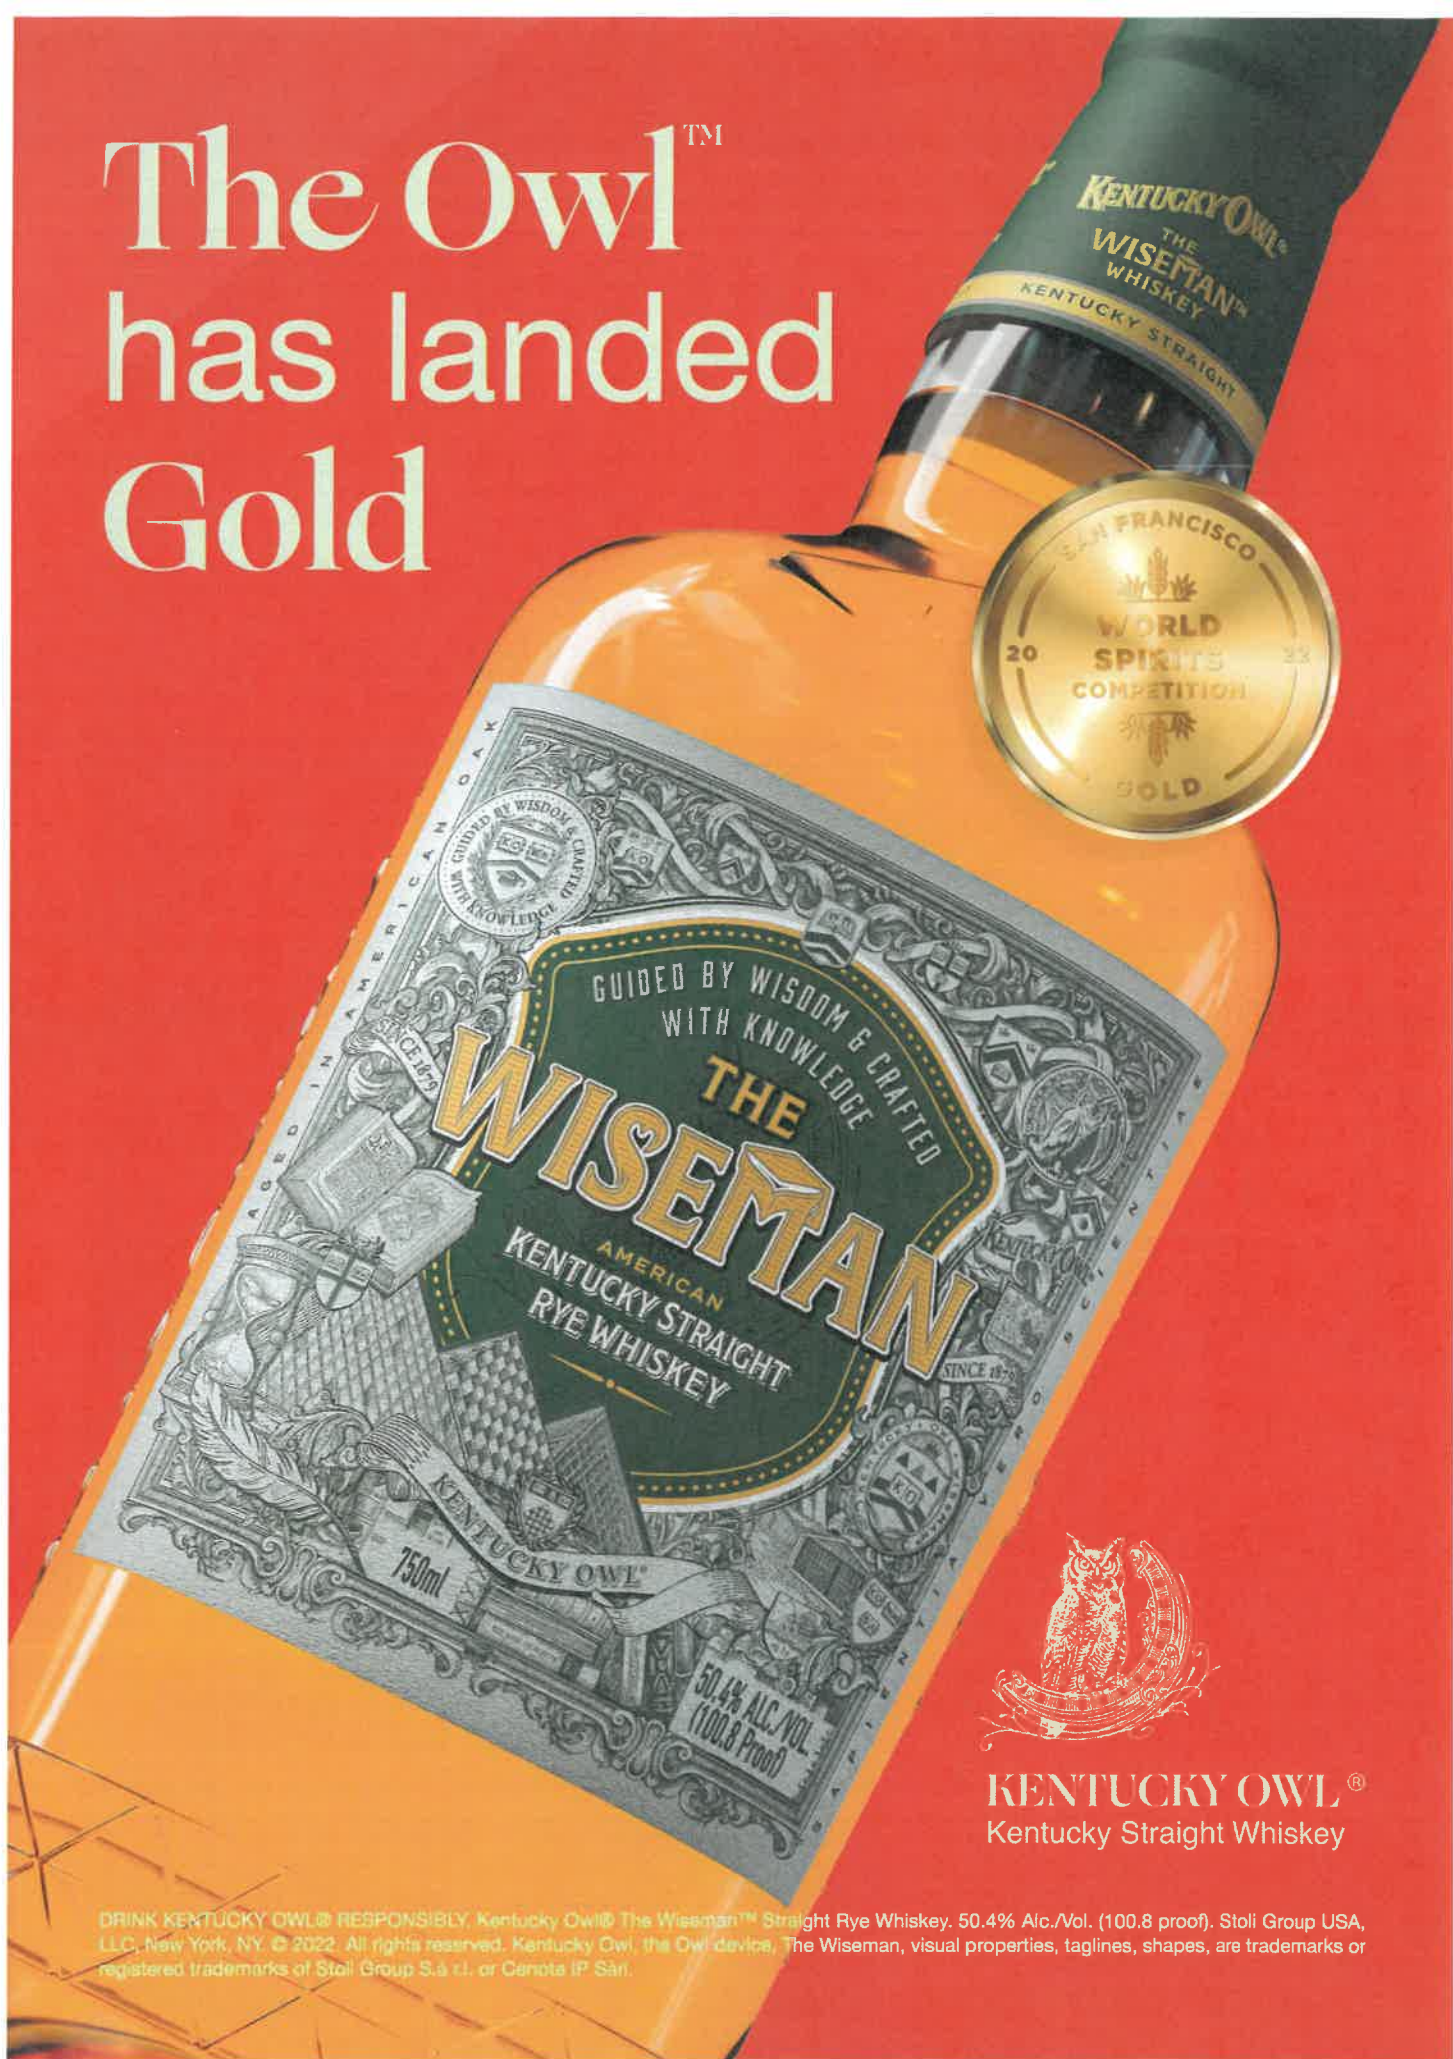

# The Owl™ has landed Gold

**KENTUCKY OWL®**  
Kentucky Straight Whiskey

DRINK KENTUCKY OWL® RESPONSIBLY. Kentucky Owl® The Wiseman™ Straight Rye Whiskey. 50.4% Alc./Vol. (100.8 proof). Stoli Group USA, LLC, New York, NY. © 2022. All rights reserved. Kentucky Owl, the Owl device, The Wiseman, visual properties, taglines, shapes, are trademarks or registered trademarks of Stoli Group S.a.r.l. or Cenote IP Sdn.