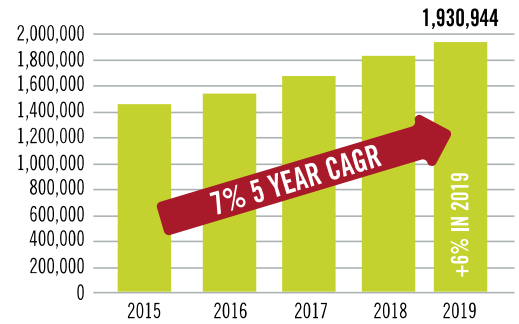

Jose Cuervo® ACM 200ml 4-Packs