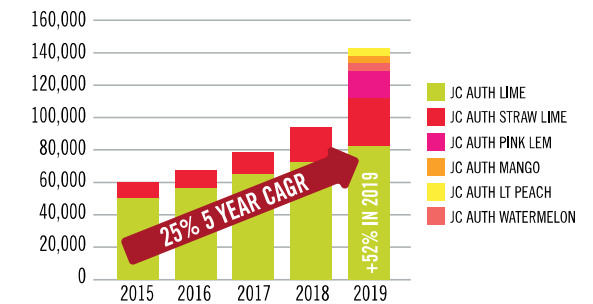

8 11538 01155 6

3 0811538011557

8 11538 01691 9

1 5811538016904

8 11538 01276 8

3 0811538012769

8 11538 01695 7

1 5811538016942

8 11538 01964 4

3 0811538019614

8 18844 02079 1

3 0818844020792

8 11538 01650 6

1 5811538016485

8 11538 01697 1

1 5811538016966

ACM Flavor	JC ACM Lt White Peach	JC ACM Mango	JC ACM Watermelon	JC ACM Classic Lime	JC ACM Strawberry Lime	JC ACM Pink Lemonade	JC ACM Light Lime	JC ACM Grapefruit Tangerine
Individual Bottle UPC	811538016902	811538016483	811538016940	811538011136	811538012751	811538019613	818844020845	811538016964
Case NABCA	398-58909-20	398-58902-20	398-58908-20	398-58835-20	398-58858-20	20-100686-20	398-58911-20	398-58910-20
Case Specifications	CASE WEIGHT (LBS)	CASE DIMENSIONS (IN)	CASES/PALLET	CASES/TIER	BOTTLES/CASE	TIERS	Bottle Dimensions (IN)	
	12.7	13.2x9.1x7.1	144	16	24	9	6.33 x 1.96 x 1.96