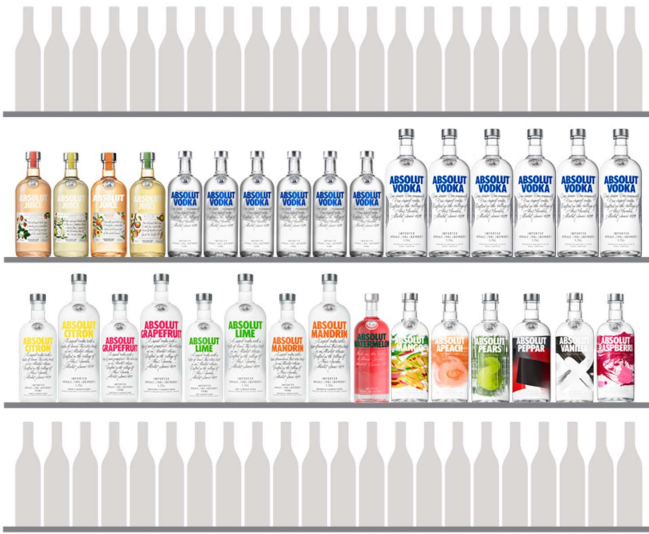

SOURCE 1: TOTAL US – XAOC + LIQ PLUS 52 WEEKS – 8.24.20

SHELF SET AND DISPLAY STANDARDS

SHELF LOCATION: Titos to the left of Absolut Juice. Stoli to the right of Original. In markets where Smithworks is available create a vodka block by putting Smithworks to the left of Absolut Juice, to the right of Titos.

DISTRIBUTION PRIORITIES:

1. Absolut Original 750ml/1L/1.75L
2. Absolut Juices 750ml
3. Citron 750ml/1.75L
4. Grapefruit 750ml/1.75L
5. Lime 750ml/1.75L
6. Mandarin 750ml/1.75L

SECONDARY DISTRIBUTION PRIORITIES:

7. Absolut Watermelon 750ml/1.75L
8. RTDs
9. Mango 750ml
10. Pear 750ml
11. Peppar 750ml
12. Vanilla 750ml
13. Raspberri 750ml

DISPLAY:

Small/Medium Displays: 100% Absolut Blue

Large Displays: 80% Original/ 15% Innovation (Juice/Watermelon/RTDs) 5% Citrus

SHELF LOCATION: Blue Eye Level. Juice, eye level, left of Blue. Flavors below. Beginning with Citrus.

INNOVATION TIMELINE: Absolut Juice Peach and Absolut Watermelon - at Distributor February 1 .

COCKTAIL SUGGESTIONS